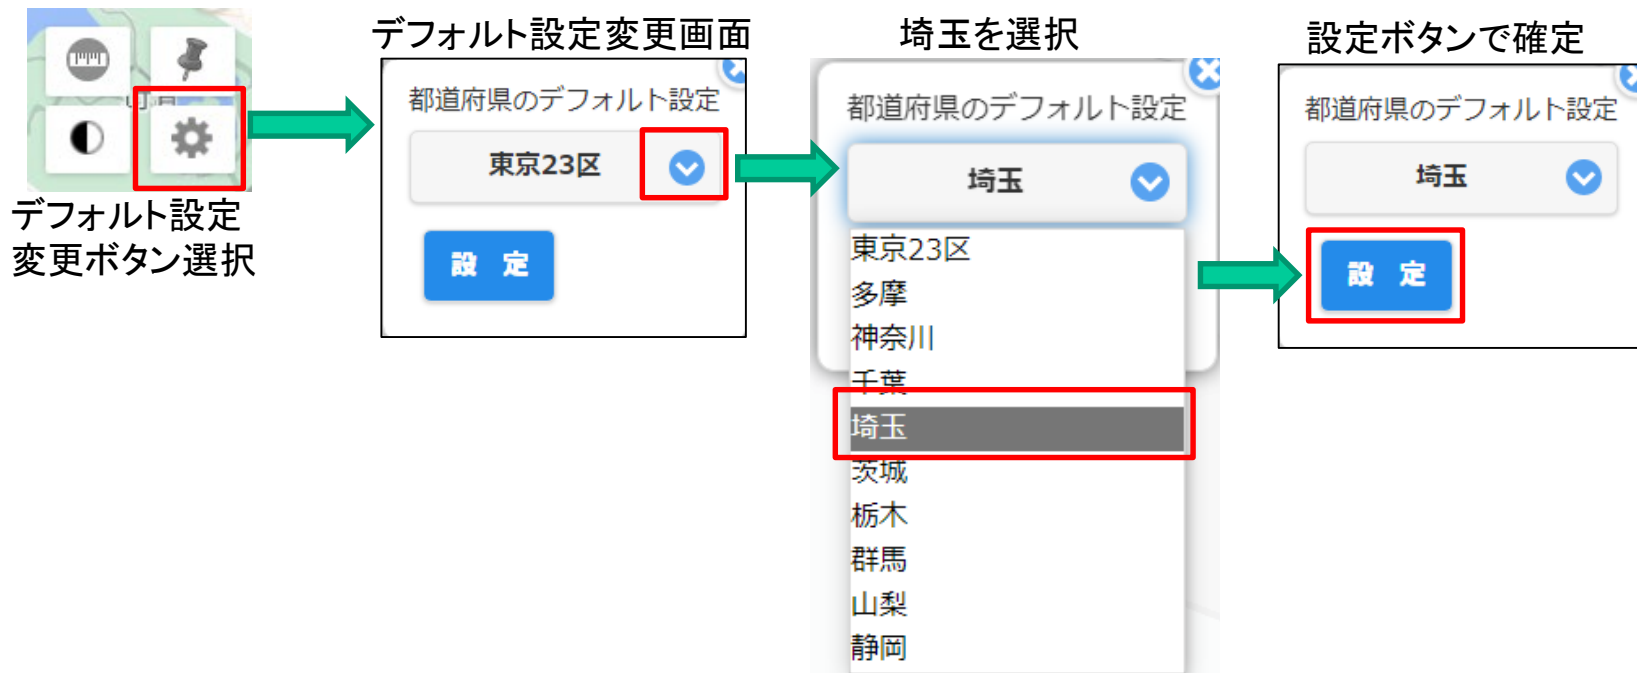

埼玉デフォルトに変更する操作

※ブラウザの再読み込みでも変更が反映されます

※ブラウザの変更や端末を変更した場合、設定は引き継がれませんので再設定が必要です